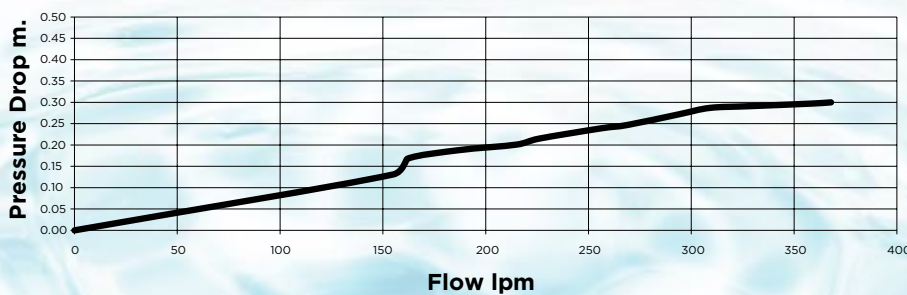

WATERCO 50mm PVC SWEEP ELBOW

Waterco's 50mm PVC Sweep Elbow is specifically designed to provide a long radius for superior water flow. This is the perfect solution to improving a pool's hydraulic efficiency, particularly when using energy efficient pumps.

Head Loss

Dimensions (mm)

Material: High strength PVC.

Maximum Operating Temperature: 60°

Warranty : The Waterco 50mm PVC Sweep Elbow is covered by a 1 year warranty for domestic and commercial installations.