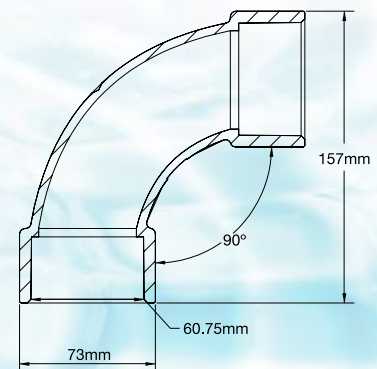

WATERCO 50mm PVC SWEEP ELBOW

Waterco's 50mm PVC Sweep Elbow is specifically designed to provide a long radius for superior water flow. This is the perfect solution to improving a pool's hydraulic efficiency, particularly when using energy efficient pumps.

Head Loss

Dimensions (mm)

Material: High strength PVC.

Maximum Operating Temperature: 60°

Warranty : The Waterco 50mm PVC Sweep Elbow is covered by a 1 year warranty for domestic and commercial installations.