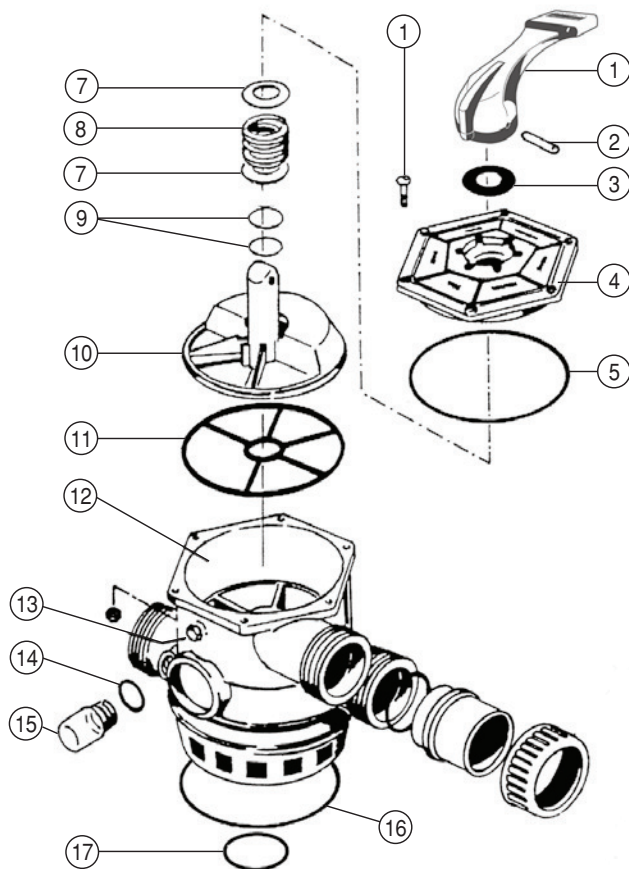

MULTIPOINT VALVES - 40mm Waterco Valve (Grey or Black) 228042

Part Number	Product Description	Diagram Number	List Price	Price Incl. GST
621451	Handle	1	41.00	46.13
621111	Handle Pin	2	5.60	6.30
621452	Teflon Ring	3	11.50	12.94
621453	Top Cover (Top Mount)	4	62.50	70.31
621454	Top Cover Gasket	5	12.50	14.06
621464	Top Cover Bolt (Set of 6)	6	9.50	10.69
621465	Top Cover Nut (Set of 6)	n/s	5.00	5.63
621455	Teflon Spring Washer (2 required)	7	8.50	9.56
621456	Spring	8	16.50	18.56
621457	Axle O ring (2 required)	9	2.00	2.25
621458	Rotor	10	69.00	77.63
621460	Spider Gasket (5 spoke)	11	58.00	65.25
62146	Body (Top Mount) - inc Spider Gasket	12	130.00	146.25
620221	Air Release Valve and O ring	13	7.70	8.66
621462	Sight Glass Gasket	14	8.10	9.11
621463	Sight Glass	15	24.00	27.00
62100	Valve to Tank O ring	16	12.50	14.06
621450	MPV Centre Stem O ring	17	8.00	9.00
122243B	40mm Half Union Black c/w O ring	n/s	13.00	14.63
64479	Half Union O ring - 40mm	n/s	1.60	1.80
621449	Top Assembly Complete - 40mm (Includes nuts & bolts)	1-10	140.00	157.50

40mm Waterco Valve