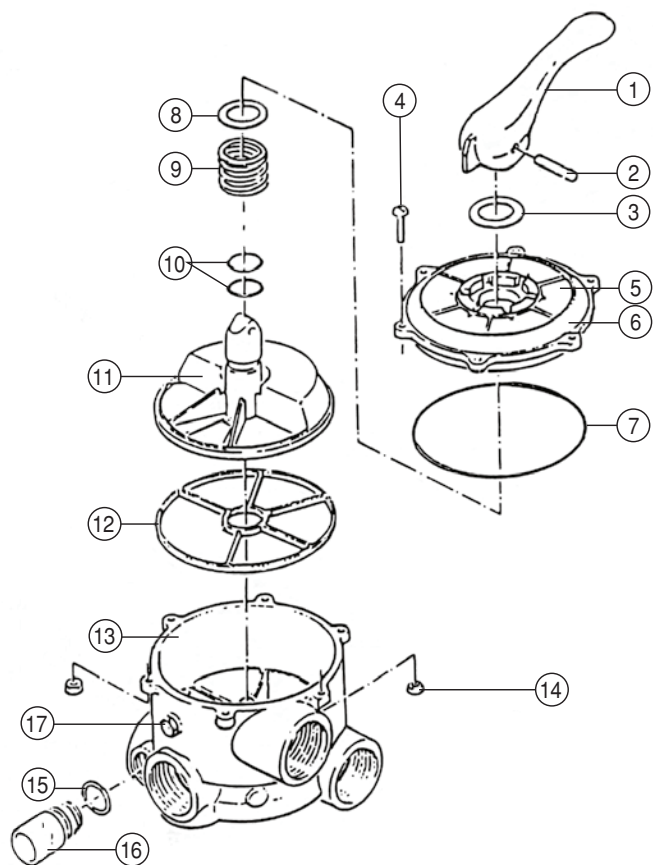

40mm Old Style Pre 9/92