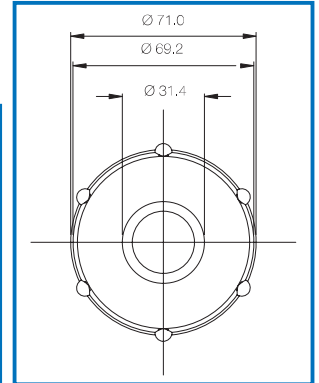

Waterco Main Drains are available in white and beige.

Eyeball Fittings – Concrete Pools

- > Slip fit tail has crosshair slots for easy access into 40mm pipe
- > Adjustable eyeball to assist directional flow of water
- > Flush fitting wall collar
- > Max flow rate: 245 lpm
- > Available in black, white and brown
- > Also available in white with 50mm slip fit tail

Slip Fit

For Concrete Pools

Eyeball Fittings – Fibreglass Pools

- > Available as threaded unit with back nut or a 40mm thread.
- > Only available in white

Threaded

For Fibreglass Pools

Suction fittings

- > Slip fit tail has crosshair slots for easy access into 40mm or 50mm pipe.
- > Low profile for minimal intrusion into the pool
- > Suction area of 7500mm²
- > Max flow rate: 245 lpm
- > Available in white, brown and beige
- > Also available in white with 50mm threaded tail

Model	F	G	H	I	J
453496	62mm	Ø40mm	Ø44.7mm	Ø165.9mm	26mm
453497	62mm	Ø50mm	Ø55.8mm	Ø165.9mm	26mm

OFFICES - AUSTRALIA

NSW - Sydney (Head Office)
Tel: +61 2 9898 8600
QLD - Brisbane
Tel: +61 7 3299 9900
VIC/TAS - Melbourne
Tel: +61 3 9764 1211
WA - Perth
Tel: +61 8 9273 1900
SA/NT - Adelaide
Tel: +61 8 8244 6000
ACT Distribution
Tel: +61 2 6280 6476