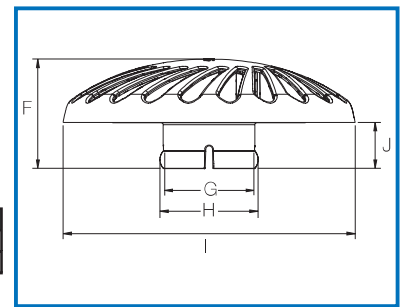

Waterco Main Drains are available in white and beige.

Eyeball Fittings – Concrete Pools

- > Slip fit tail has crosshair slots for easy access into 40mm pipe
- > Adjustable eyeball to assist directional flow of water
- > Flush fitting wall collar
- > Max flow rate: 245 lpm
- > Available in black, white and brown
- > Also available in white with 50mm slip fit tail

Slip Fit

For Concrete Pools

Eyeball Fittings – Fibreglass Pools

- > Available as threaded unit with back nut or a 40mm thread.
- > Only available in white

Threaded

For Fibreglass Pools

Suction fittings

- > Slip fit tail has crosshair slots for easy access into 40mm or 50mm pipe.
- > Low profile for minimal intrusion into the pool
- > Suction area of 7500mm²
- > Max flow rate: 245 lpm
- > Available in white, brown and beige
- > Also available in white with 50mm threaded tail

Model	F	G	H	I	J
453496	62mm	Ø40mm	Ø44.7mm	Ø165.9mm	26mm
453497	62mm	Ø50mm	Ø55.8mm	Ø165.9mm	26mm

OFFICES - AUSTRALIA

NSW - Sydney (Head Office)
Tel: +61 2 9898 8600
QLD - Brisbane
Tel: +61 7 3299 9900
VIC/TAS - Melbourne
Tel: +61 3 9764 1211
WA - Perth
Tel: +61 8 9273 1900
SA/NT - Adelaide
Tel: +61 8 8244 6000
ACT Distribution
Tel: +61 2 6280 6476