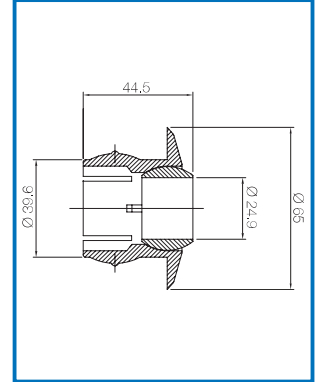

Waterco Main Drains are available in white and beige.

Eyeball Fittings – Concrete Pools

- > Slip fit tail has crosshair slots for easy access into 40mm pipe
- > Adjustable eyeball to assist directional flow of water
- > Flush fitting wall collar
- > Max flow rate: 245 lpm
- > Available in black, white and brown
- > Also available in white with 50mm slip fit tail

Slip Fit

For Concrete Pools

Eyeball Fittings – Fibreglass Pools

- > Available as threaded unit with back nut or a 40mm thread.
- > Only available in white

Threaded

For Fibreglass Pools

Suction fittings

- > Slip fit tail has crosshair slots for easy access into 40mm or 50mm pipe.
- > Low profile for minimal intrusion into the pool
- > Suction area of 7500mm²
- > Max flow rate: 245 lpm
- > Available in white, brown and beige
- > Also available in white with 50mm threaded tail

Model	F	G	H	I	J
453496	62mm	Ø40mm	Ø44.7mm	Ø165.9mm	26mm
453497	62mm	Ø50mm	Ø55.8mm	Ø165.9mm	26mm

OFFICES - AUSTRALIA

NSW - Sydney (Head Office)
Tel: +61 2 9898 8600
QLD - Brisbane
Tel: +61 7 3299 9900
VIC/TAS - Melbourne
Tel: +61 3 9764 1211
WA - Perth
Tel: +61 8 9273 1900
SA/NT - Adelaide
Tel: +61 8 8244 6000
ACT Distribution
Tel: +61 2 6280 6476