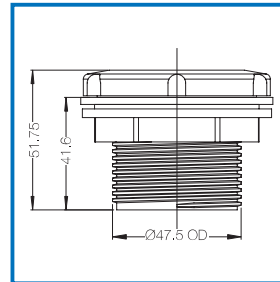

Waterco Main Drains are available in white and beige.

Eyeball Fittings – Concrete Pools

- > Slip fit tail has crosshair slots for easy access into 40mm pipe
- > Adjustable eyeball to assist directional flow of water
- > Flush fitting wall collar
- > Max flow rate: 245 lpm
- > Available in black, white and brown
- > Also available in white with 50mm slip fit tail

Slip Fit

For Concrete Pools

Eyeball Fittings – Fibreglass Pools

- > Available as threaded unit with back nut or a 40mm thread.
- > Only available in white

Threaded

For Fibreglass Pools

Suction fittings

- > Slip fit tail has crosshair slots for easy access into 40mm or 50mm pipe.
- > Low profile for minimal intrusion into the pool
- > Suction area of 7500mm²
- > Max flow rate: 245 lpm
- > Available in white, brown and beige
- > Also available in white with 50mm threaded tail

Model	F	G	H	I	J
453496	62mm	Ø40mm	Ø44.7mm	Ø165.9mm	26mm
453497	62mm	Ø50mm	Ø55.8mm	Ø165.9mm	26mm

OFFICES - AUSTRALIA

NSW - Sydney (Head Office)
Tel: +61 2 9898 8600
QLD - Brisbane
Tel: +61 7 3299 9900
VIC/TAS - Melbourne
Tel: +61 3 9764 1211
WA - Perth
Tel: +61 8 9273 1900
SA/NT - Adelaide
Tel: +61 8 8244 6000
ACT Distribution
Tel: +61 2 6280 6476