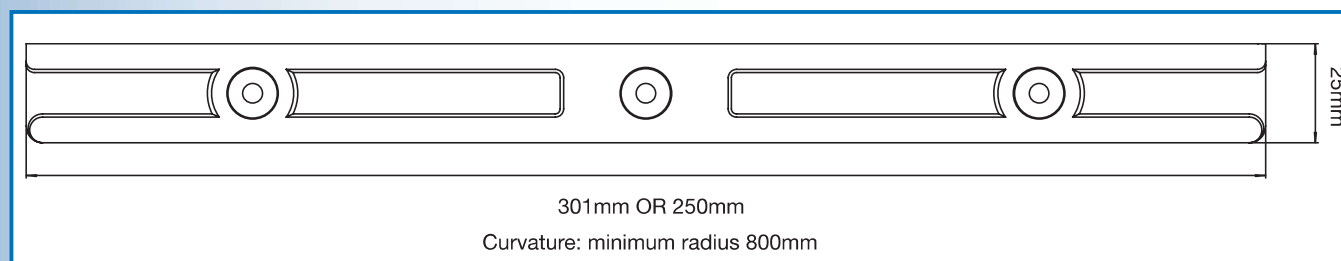

Simple Installation

As each section of the grating is a snap fit. The grates can be easily installed on a slope if desired and this will minimise any splash out.