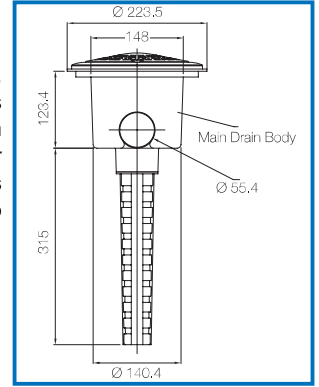

Floor Inlet Fitting

- > 40 x 50mm
- > Adjustable
- > Slip fit tail slots for easy access into 40/50mm pipe
- > Suction area of 7500mm²
- > Max flow rate 245 lpm

Adaptable

The grates are easy to fit around the curves of free form pools and each section can be removed easily when cleaning the drain trench. The unique wave design on each section of the grating also provides grip to keep the edge of your pool safe for swimmers.

Waterco Main Drains are available in white and beige.

Eyeball Fittings – Concrete Pools

- > Slip fit tail has crosshair slots for easy access into 40mm pipe
- > Adjustable eyeball to assist directional flow of water
- > Flush fitting wall collar
- > Max flow rate: 245 lpm
- > Available in black, white and brown
- > Also available in white with 50mm slip fit tail

Slip Fit

For Concrete Pools

Eyeball Fittings – Fibreglass Pools

- > Available as threaded unit with back nut or a 40mm thread.
- > Only available in white

Threaded

For Fibreglass Pools

Suction fittings

- > Slip fit tail has crosshair slots for easy access into 40mm or 50mm pipe.
- > Low profile for minimal intrusion into the pool
- > Suction area of 7500mm²
- > Max flow rate: 245 lpm
- > Available in white, brown and beige
- > Also available in white with 50mm threaded tail

Model	F	G	H	I	J
453496	62mm	Ø40mm	Ø44.7mm	Ø165.9mm	26mm
453497	62mm	Ø50mm	Ø55.8mm	Ø165.9mm	26mm

OFFICES - AUSTRALIA

NSW - Sydney (Head Office)
Tel: +61 2 9898 8600
QLD - Brisbane
Tel: +61 7 3299 9900
VIC/TAS - Melbourne
Tel: +61 3 9764 1211
WA - Perth
Tel: +61 8 9273 1900
SA/NT - Adelaide
Tel: +61 8 8244 6000
ACT Distribution
Tel: +61 2 6280 6476