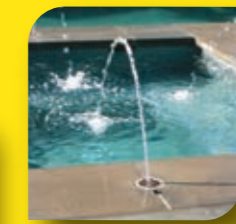

Zodiac Water Features

elegance & beauty for any backyard

Zodiac Water Features are the perfect way to provide stunning visual effects combined with the refreshing sound and dynamic flow of water to your pool or spa. Suitable for all backyard environments they will create an elegant touch to any backyard.

Deck Jets

Zodiac Powerstream Water Feature

The Zodiac Powerstream is a low maintenance water feature that can be easily installed on any type of swimming pool or landscape garden. This water feature is compact and discreet, available in standard sizes, or can be custom designed in a variety of sizes to suit your specifications.

They are available in a clear option providing your pool with a luxurious finish whilst also allowing your water feature to blend into any landscape, surface or colour scheme.

Zodiac Mini Jets

Zodiac's Mini Jets are extremely versatile, suitable for most swimming pool environments and requiring minimal water flow. The all new flow control Mini Jets allow you to create the optimum flow to suit your pool, simply adjust the nozzle via a special tool included with the unit to modify the direction and length of water.

Zodiac Deck Jets

Zodiac Deck Jets create shimmering arcs of water from your deck into your pool or spa. The jets can be installed in almost any combination, and since they can be adjusted 360°, the dazzling effects they create can be changed again and again to meet your expectations.

Zodiac Group Australia Pty Ltd
Phone: 1800 688 552 www.zodiac.com.au

Zodiac Laminar Jets

Zodiac's New Laminar Jet Water Features with LED lighting provide clear or coloured arcs of water as they silently enter your swimming pool or spa adding that extra touch of excitement to your backyard.