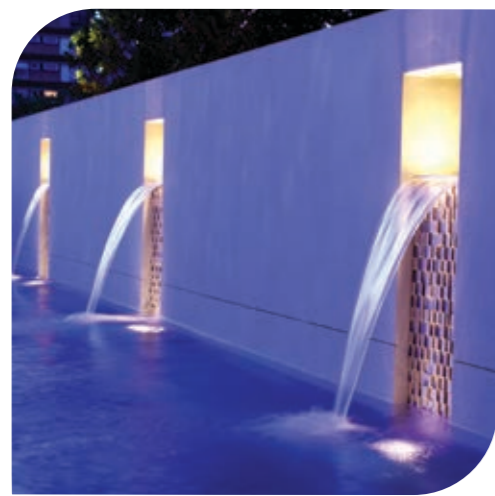

Zodiac Water Features

elegance & beauty for any backyard

Zodiac Water Features are the perfect way to provide stunning visual effects combined with the refreshing sound and dynamic flow of water to your pool or spa. Suitable for all backyard environments they will create an elegant touch to any backyard.