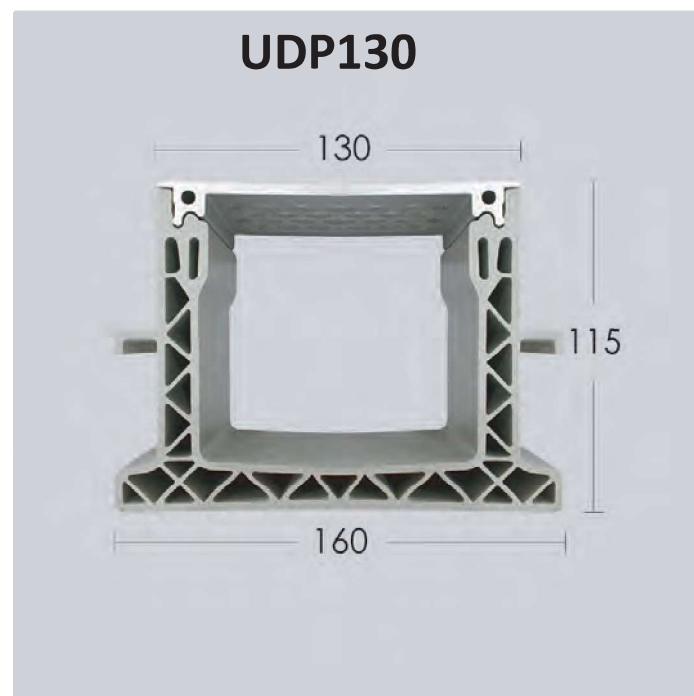

# Ultra Drain Profile Measurements

## Ultra Drain Plus Accesories

Construction Cover

Joiner

End Cap

Side Outlet

Right Angle Corner

Side Outlet

Bottom Outlet