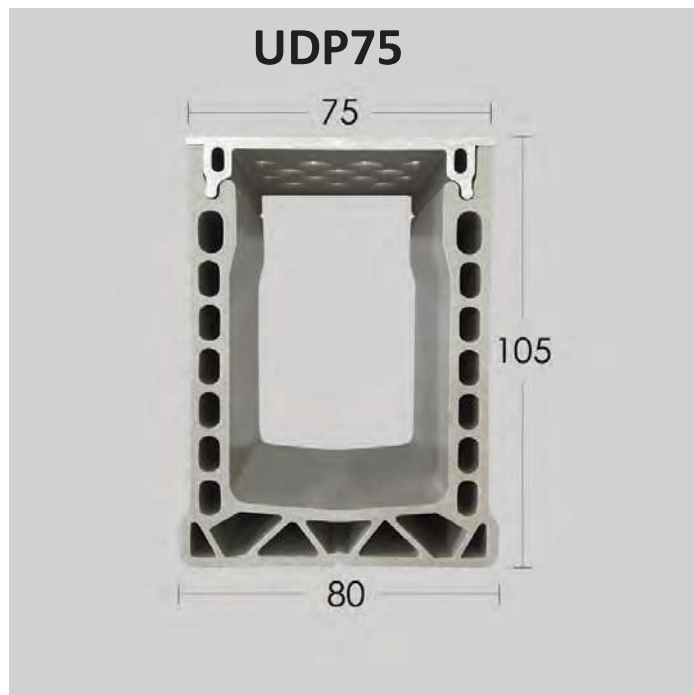

# Ultra Drain Profile Measurements

## Ultra Drain Plus Accesories

Construction Cover

Joiner

End Cap

Side Outlet

Right Angle Corner

Side Outlet

Bottom Outlet