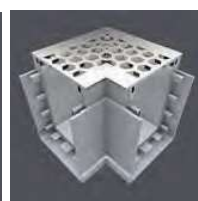

## Ultra Drain Plus Accesories

Construction Cover

Joiner

End Cap

Side Outlet

Right Angle Corner

Side Outlet

Bottom Outlet