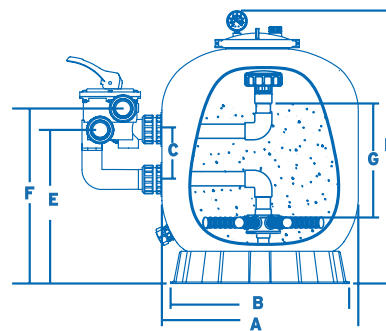

Durable Construction

The Titan Series fibreglass sand filters are constructed to ensure you receive years of service with minimum maintenance. Constructed with 2 layers to the body of the unit, the inner tank is made from food grade polyethylene and the external tank is constructed from strong woven fibreglass to extend the life of the filter. The filters are also equipped with a robust base to ensure extra stability.

User Friendly

The ergonomic design of the Titan Series fibreglass sand filter makes them easy to operate. Equipped with an ergonomic palm shaped multi-port handle for ease of use, a large sight indicator glass for clear backwash inspection, oil filled pressure gauge for easy inspection of operating pressure, clamp lock design head with 360 degree rotation (ZT500- ZT650 models) for easy installation and a drain plug making maintenance a breeze.

Quality Assurance

All Zodiac Titan Series fibreglass sand filters are quality inspected and factory pressure tested at 400kpa (max working pressure 250kpa).

Schematic

Side Mount Sand Filter