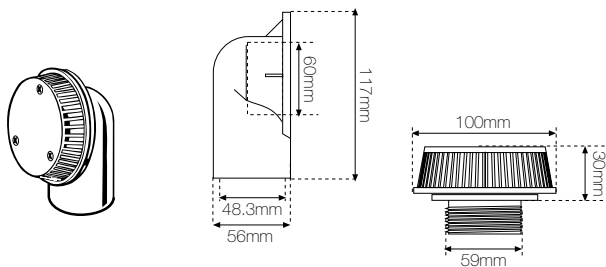

Spa Accessories

SPA SUCTION FITTINGS AND SKIMMERS S&P

Part Number	Product Description	Nominal Size
ASP211	Slip Suction - Grey	
ASF480	Supa Suction 40mm - White (Other colours avail.)	

ASF508, ASF528,
ASF529, ASF506, ASF507

ASF480, ASF510,
ASF512, ASF514, ASF518

SPA SUCTION FITTINGS AND SKIMMERS - CONTINUED S&P

Part Number	Product Description	Nominal Size
ASF080	Strip Skimmer - White*	

ASF523, ASF574,
ASF576, ASF567, ASF568