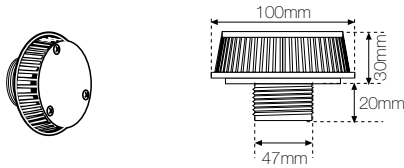

Spa Accessories

SPA SUCTION FITTINGS AND SKIMMERS S&P

Part Number	Product Description	Nominal Size
ASP211	Slip Suction - Grey	
ASF480	Supa Suction 40mm - White (Other colours avail.)	

ASF508, ASF528,
ASF529, ASF506, ASF507

ASF480, ASF510,
ASF512, ASF514, ASF518

SPA SUCTION FITTINGS AND SKIMMERS - CONTINUED S&P

Part Number	Product Description	Nominal Size
ASF080	Strip Skimmer - White*	

ASF523, ASF574,
ASF576, ASF567, ASF568