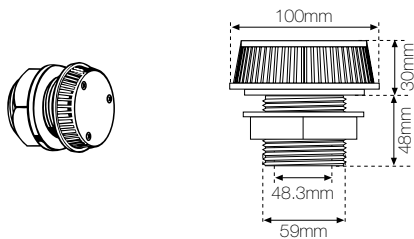

Spa Accessories

SPA SUCTION FITTINGS AND SKIMMERS S&P

Part Number	Product Description	Nominal Size
ASP211	Slip Suction - Grey	
ASF480	Supa Suction 40mm - White (Other colours avail.)	

ASF508, ASF528,
ASF529, ASF506, ASF507

ASF480, ASF510,
ASF512, ASF514, ASF518

SPA SUCTION FITTINGS AND SKIMMERS - CONTINUED S&P

Part Number	Product Description	Nominal Size
ASF080	Strip Skimmer - White*	

ASF523, ASF574,
ASF576, ASF567, ASF568