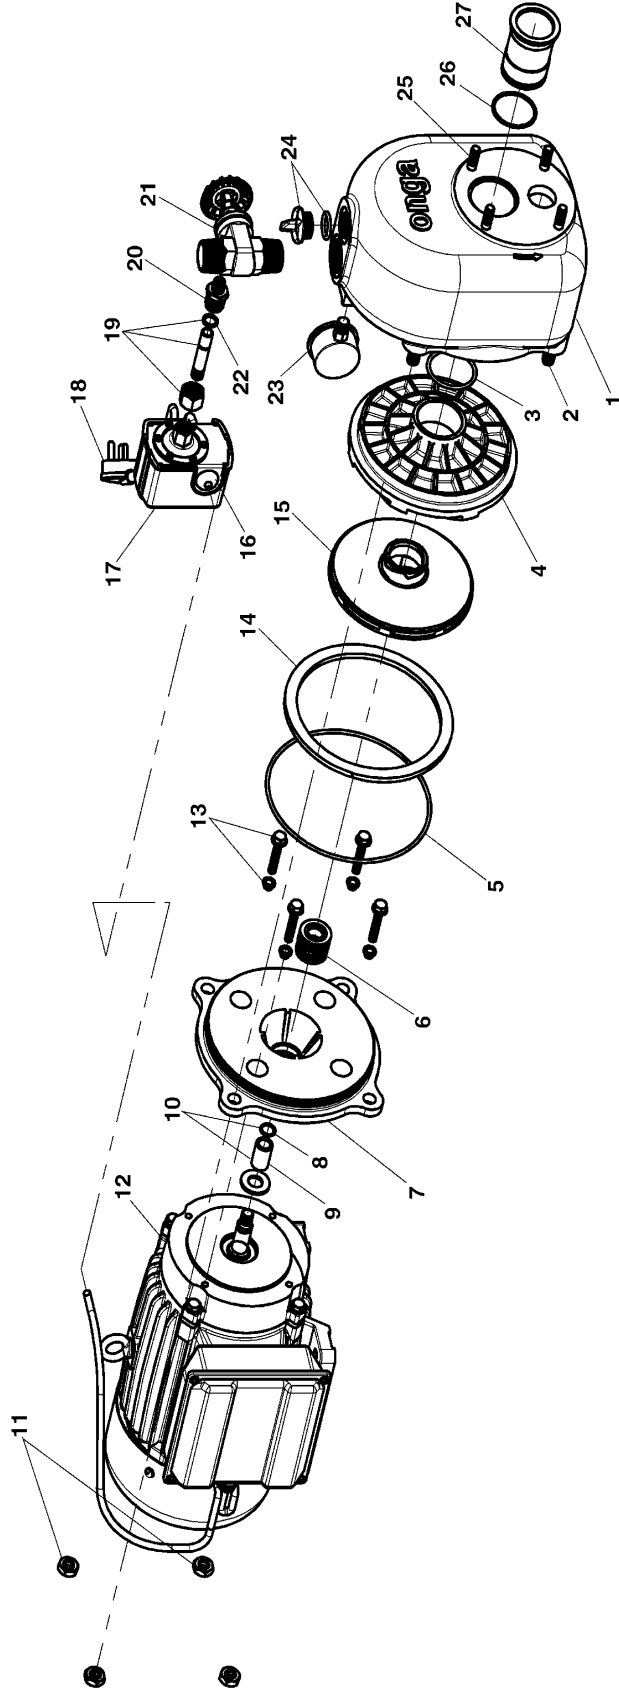

**OJ700 - OJ800 Models**

**FARMMASTER RANGE**

Drawings are indicative only, product appearance may change slightly.

# PARTS LIST TABLE

## OJ700 - OJ800 Models

MODEL	OJ700	OJ800
PART NUMBER	110144 (1PH)	110121 (1PH)
	110119 (3PH)	110124 (3PH)

REF NO.	DESCRIPTION	PART NUMBER		PART NUMBER	
1	CASING & STUDS ASSY.	800080	1PC	800080	1PC
2	CASING STUD (PK 10)	800113	4PC	800113	4PC
3	O'RING DIFFUSER (PK 5)	700219K	1PC	700219K	1PC
4	DIFFUSER	301431K	1PC	401580K	1PC
5	O'RING CASING	702165K	1PC	702165K	1PC
6	SEAL KIT (INC. SEAL + 9 & 10)	800890K	1PC	800890K	1PC
7	YOKE	301270GN	1PC	301270GN	1PC
8	O'RING SHAFT SLEEVE (PK 5)	702200K	1PC	702200K	1PC
9	SHAFT SLEEVE	-	1PC	-	1PC
10	SHAFT SLEEVE ASSY. (INC. 8 & 9)	800895K	1PC	801007K	1PC
11	NUT (PK 12)	800093K	4PC	800093K	4PC
12	MOTOR - 1Ø	800445	1PC	800446	1PC
	MOTOR - 3Ø	800447	1PC	800449	1PC
13	BOLT (PK 12)	800242K	4PC	800242K	4PC
14	BAFFLE	401322	1PC	401323	1PC
15	IMPELLER - 1PH	506480K	1PC	500070K	1PC
	IMPELLER - 3PH	506489K	1PC	500079K	1PC
NS	IMPELLER NUT (3PH)	603250	1PC	603250	1PC
17	PRESSURE SWITCH ASSY. (INC. LEAD)	801457	1PC	801449	1PC
19	MOUNTING ASSY.	800236K	1PC	800236K	1PC
20	MOUNTING NIPPLE	503510	1PC	503510	1PC
21	GATE VALVE	500490	1PC	500490	1PC
NS	TEE - 1"BSP BRASS	700280	1PC	700280	1PC
22	O'RING - MOUNTING ASSY.	702172	1PC	702172	1PC
23	PRESSURE GAUGE	700240	1PC	700240	1PC
24	PRIMING PLUG & O'RING	800017K	1PC	800017K	1PC
25	STUD (PK 10)	800114	4PC	800114	4PC
26	O'RING - SPIGOT (PK 5)	702210K	1PC	702210K	1PC
27	SPIGOT	507011	1PC	507011	1PC
NS	HOUSING BARESHAFT ASSY.	800221	1PC	800221	1PC