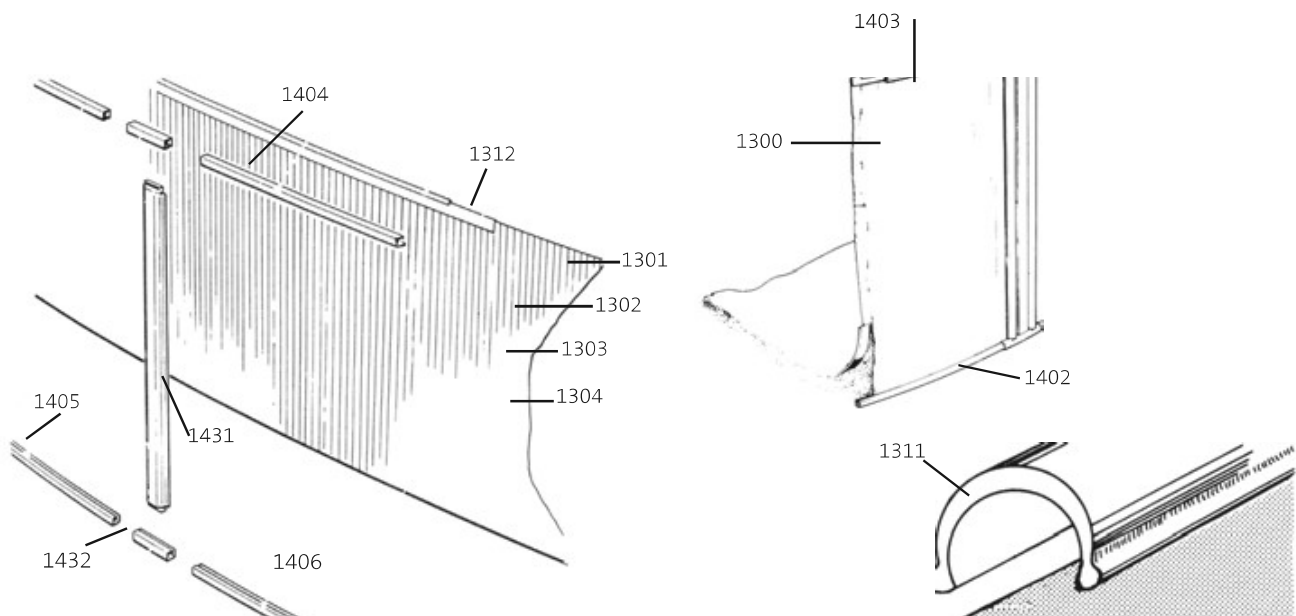

RAILS - SUIT LIDO / BIG SIX RANGES

Suitable For Pool Models *			
PART1402	Rail 17R - Pack of 28 - 1748*	804.35	925.00
PART1402AA	Rail 17R - Pack of 14 - 1748*	55.22	63.50
PART1402A	Rail 17R - Single - 1748*	530.00	609.50
PART1403	Rail 20R - Pack of 32 - 2048*	878.26	1010.00
PART1403B	Rail 20R - Pack of 16 - 2048*	56.52	65.00
PART1403A	Rail 20R - Single - 2048*	665.22	765.00
PART1404	Rail 12R - Pack of 24 - 1612*, 2012*, 2412*	717.39	825.00
PART1404B	Rail 12R - Pack of 12 - 1612*, 2012*, 2412*	51.65	59.40
PART1404A	Rail 12R - Single - 1612*, 2012*, 2412*	417.39	480.00
PART1405	Rail 15R - Pack of 28 - 1548*, 2315*, 2715*, 3015*, 3815*	778.26	895.00
PART1405B	Rail 15R - Pack of 14 - 1548*, 2315*, 2715*, 3015*, 3815*	53.30	61.30
PART1405A	Rail 15R - Single - 1548*, 2315*, 2715*, 3015*, 3815*	513.04	590.00
PART1406	Rail 25R - Pack of 4 Side Rails - 2012*, 2412*, 2315*, 2715*, 3015*, 3815*	184.35	212.00
PART1406A	Rail 25R Single Side Rails - 2012*, 2412*, 2315*, 2715*, 3015*, 3815*	58.69	67.50
PART1431	Lido Verticals	71.17	81.85
PART1432	Lido Joiners	20.70	23.80