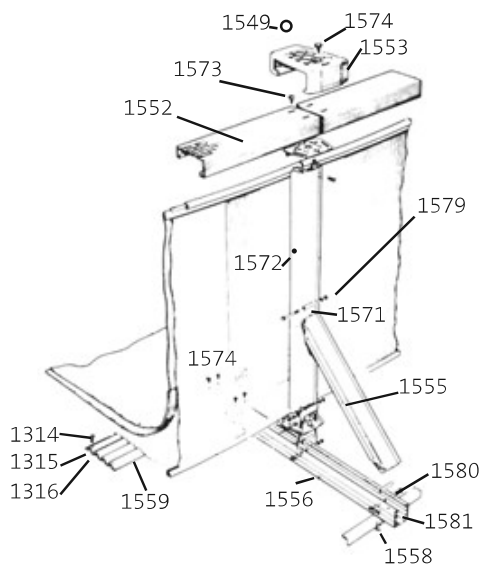

GROUND COVERS - SUIT LIDO / BIG SIX RANGES

GCOV1701	Ground Cover 10 Round	48.17	55.40
GCOV1702	Ground Cover 12 Round	52.96	60.90
GCOV1703	Ground Cover 15 Round	91.48	105.20
GCOV1704	Ground Cover 17 Round	149.91	172.40
GCOV1705	Ground Cover 20 Round	178.26	205.00
GCOV1706	Ground Cover 16 x 12	75.48	86.80
GCOV1707	Ground Cover 20 x 12	90.26	103.80
GCOV1708	Ground Cover 24 x 12	101.39	116.60
GCOV1709	Ground Cover 23 x 15	145.65	167.50
GCOV1710	Ground Cover 30 x 15	194.96	224.20
GCOV1711	Ground Cover 38 x 15	244.22	280.85
GCOV1712	Ground Cover 27 x 15	182.96	210.40
GCOV1713	Ground Cover 28 x 12	124.35	143.00