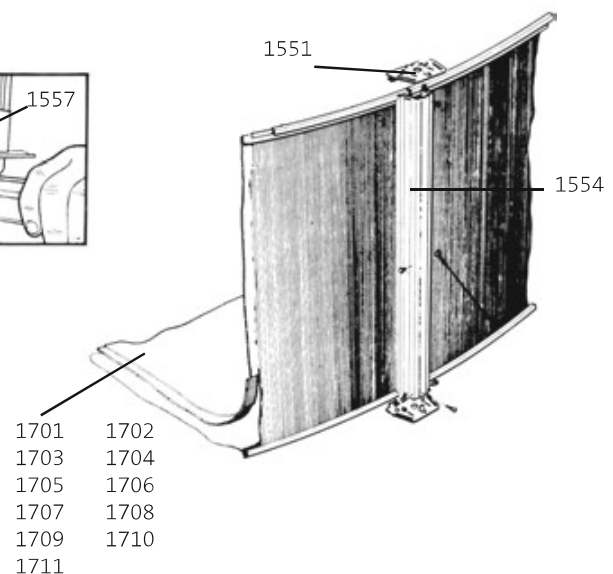

GROUND COVERS - SUIT LIDO / BIG SIX RANGES

GCOV1701	Ground Cover 10 Round	48.17	55.40
GCOV1702	Ground Cover 12 Round	52.96	60.90
GCOV1703	Ground Cover 15 Round	91.48	105.20
GCOV1704	Ground Cover 17 Round	149.91	172.40
GCOV1705	Ground Cover 20 Round	178.26	205.00
GCOV1706	Ground Cover 16 x 12	75.48	86.80
GCOV1707	Ground Cover 20 x 12	90.26	103.80
GCOV1708	Ground Cover 24 x 12	101.39	116.60
GCOV1709	Ground Cover 23 x 15	145.65	167.50
GCOV1710	Ground Cover 30 x 15	194.96	224.20
GCOV1711	Ground Cover 38 x 15	244.22	280.85
GCOV1712	Ground Cover 27 x 15	182.96	210.40
GCOV1713	Ground Cover 28 x 12	124.35	143.00