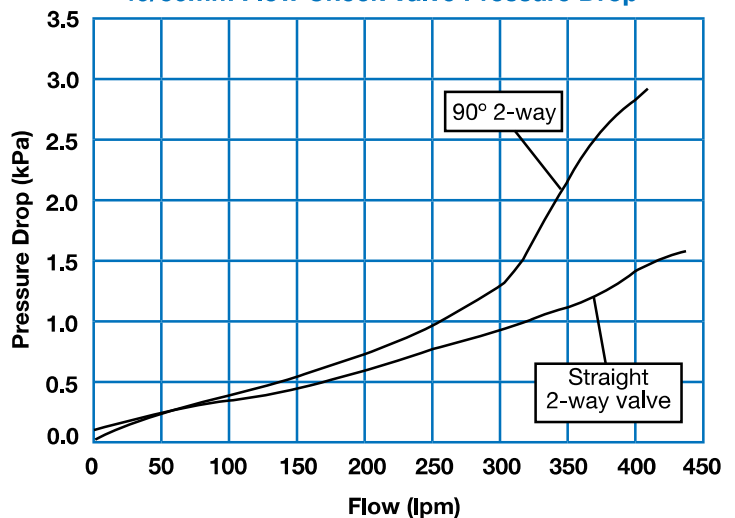

40/50mm Flow Check Valve Pressure Drop