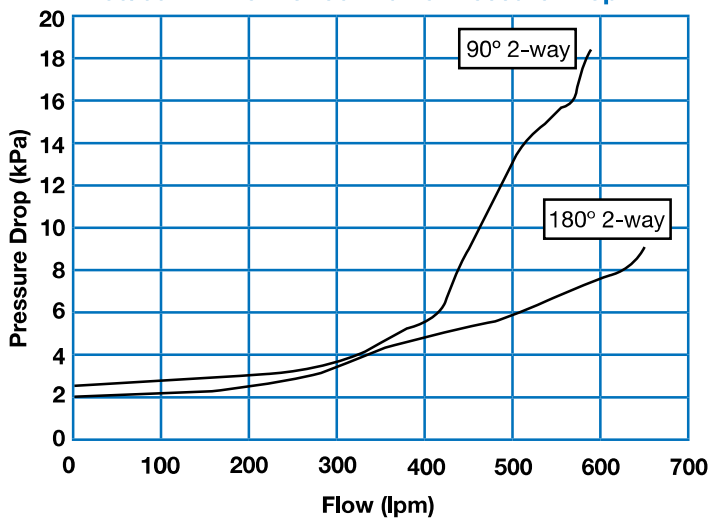

The Flow Check valve's pressure rating of 400 kPa (58 psi) and its 316 stainless steel fasteners make it suitable for domestic and commercial applications.

14641	Flow Check Valve 180°	40/50mm	1 ½" / 2"
146419	Flow Check Valve 90°	40/50mm	1 ½" / 2"
14651	Flow Check Valve 180°	50/65mm	2" / 2 ½"
146519	Flow Check Valve 90°	50/65mm	2" / 2 ½"

50/65mm Flow Check Valve Pressure Drop