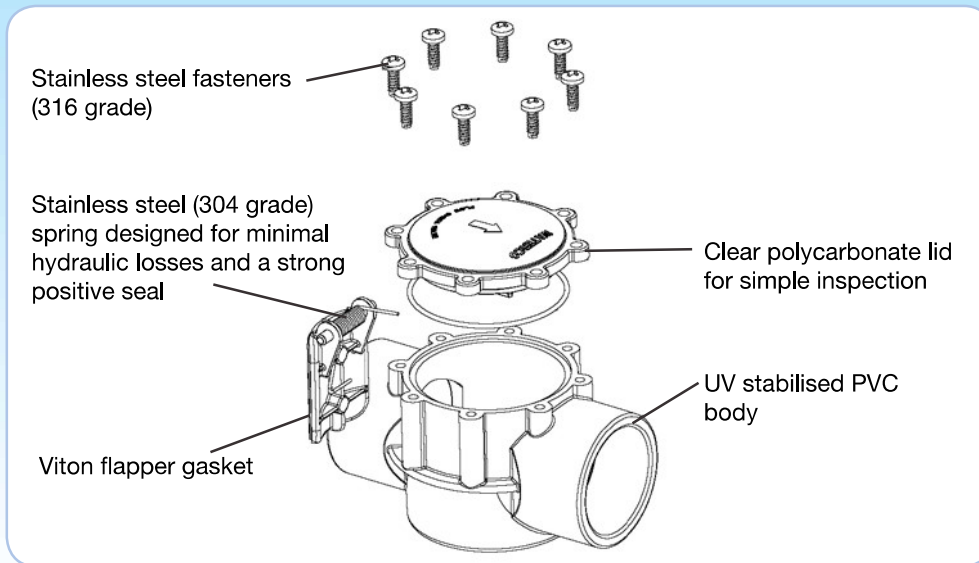

WATERCO

CHECK VALVES

Simple to install, inspect and service

Waterco's Flow Check valves have been designed to be simple to install, inspect and service. With a 304 grade stainless steel spring designed for minimal hydraulic losses and a stronger positive seal, it is ideal for both inlet and return lines.

- Eliminate the loss of prime on the suction side of a pump.
- Prevent the drain down of water towards pumps and filters.
- Prevent water flow in an unwanted direction.
- Viton flapper seal for improve compatibility or resistance to oils.

Waterco 90 degree and 180 degree Flow Check Valve

Waterco's Check Valve has been designed to be simple to install, inspect and service. With a 304 grade stainless steel spring designed for minimal hydraulic losses and a stronger positive seal, it is ideal for both inlet and return lines. Equipped with a Viton flapper gasket for improve compatibility or resistance to oils.

The Flow Check valve's pressure rating of 400 kPa (58 psi) and its 316 stainless steel fasteners make it suitable for domestic and commercial applications.

14641	Flow Check Valve 180°	40/50mm	1 ½" / 2"
146419	Flow Check Valve 90°	40/50mm	1 ½" / 2"
14651	Flow Check Valve 180°	50/65mm	2" / 2 ½"
146519	Flow Check Valve 90°	50/65mm	2" / 2 ½"