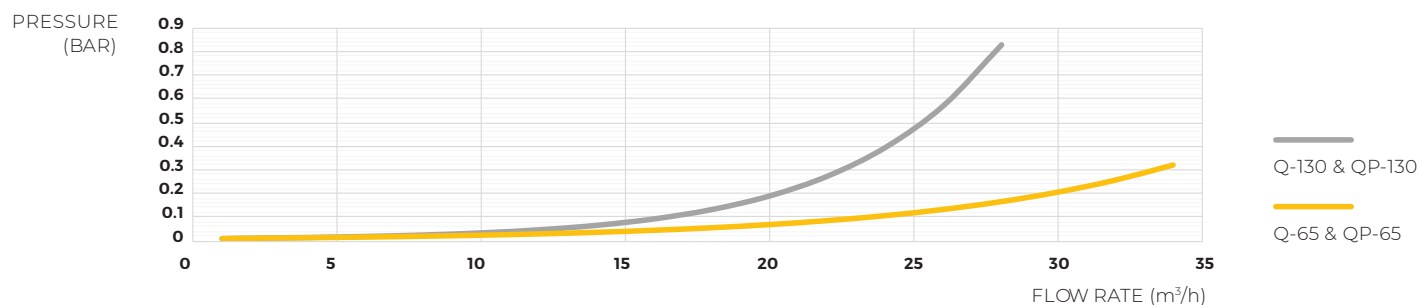

QUANTUM

Quantum uses new ceramic Nano Crystal technology, a prime focus of the science world today; possessing the power to sterilise sewage into drinking water without the use of chemicals.

FEATURES

- Photocatalytic TiO₂/Mo oxidiser and clarifier
- Combined photocatalytic, hydroxyl radical and UV technology
- Eliminates contaminants, leaving water looking fresh and clean
- Reduces the need for chemicals in the pool
- Keeps your family safe from dangerous microorganisms such as cryptosporidium, adenoviruses and naegleria fowleri
- Optional smart peristaltic dosing system for chlorine and hydrogen peroxide
- Powerful sterilisation and eliminates the smell of chlorine
- Average lamp life expectancy: 2 years
- Equipped with intelligent lamp life indicator
- Salt and sea water compatible

TECHNICAL DRAWINGS

PRESSURE DROP

PRESSURE DROP PRIMARY CIRCUIT

SPECIFICATIONS

POWER SUPPLY	100V ~ 240V
MIN. FLOW RATE	4m ³ /h
MAX. FLOW RATE	Single Tube: 14,000 litres per hour; 14 m ³ /h Double Tube: 28,000 litres per hour; 28 m ³ /h
MAX. POOL SIZE	Single Tube: 65,000 litres; 65m ³ Double Tube: 130,000 litres; 130m ³
MAX. POWER CONSUMPTION	Single Tube: 64W Double Tube: 128W
LAMP	Low pressure / high output
LAMP LIFE	14,000 hours
DOSING RATE	Exceeds the equivalent of 30mj/cm ² at max. flow rate
INTERNATIONAL PROTECTION MARKING	IP64
FREQUENCY	50/60 Hz
WORKING PRESSURE	3 Bar maximum
WATER CONNECTIONS	2" / 63mm stepped ABS unions + reducers 1½" / 50mm
SALT WATER	100% sea water safe
MOUNTING	Floor or wall mounting
OXIDISATION PROCESSES	Quantum photocatalytic oxidiser (PCO) & hydroxyl radicals (HO)