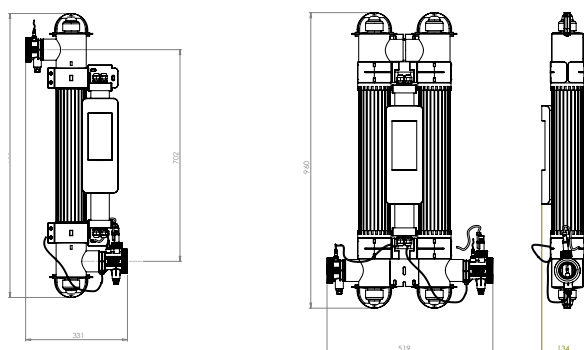

TECHNICAL DRAWINGS

PRESSURE DROP

PRESSURE DROP PRIMARY CIRCUIT

SPECIFICATIONS

POWER SUPPLY	100V ~ 240V
MIN. FLOW RATE	4m ³ /h
MAX. FLOW RATE	Single Tube: 14,000 litres per hour; 14 m ³ /h Double Tube: 28,000 litres per hour; 28 m ³ /h
MAX. POOL SIZE	Single Tube: 65,000 litres; 65m ³ Double Tube: 130,000 litres; 130m ³
MAX. POWER CONSUMPTION	Single Tube: 64W Double Tube: 128W
LAMP	Low pressure / high output
LAMP LIFE	14,000 hours
DOSING RATE	Exceeds the equivalent of 30mj/cm ² at max. flow rate
INTERNATIONAL PROTECTION MARKING	IP64
FREQUENCY	50/60 Hz
WORKING PRESSURE	3 Bar maximum
WATER CONNECTIONS	2" / 63mm stepped ABS unions + reducers 1½" / 50mm
SALT WATER	100% sea water safe
MOUNTING	Floor or wall mounting
OXIDISATION PROCESSES	Quantum photocatalytic oxidiser (PCO) & hydroxyl radicals (HO)

MODELS

100-240V 1-PHASE	MAX. POOL VOLUME	PRODUCT CODES			FEATURES	NET WEIGHT	GROSS WEIGHT	VOLUME
		UK Plug Type G	Euro Plug Type F	USA Plug Type B				
Lamp Output	m ³					kg	kg	m ³
55 WATTS	65	Q-65-UK	Q-65-EU	Q-65-USA	Analogue lamp life indicator & reset switch	7.1	9.7	0.11
110 WATTS	130	Q-130-UK	Q-130-EU	Q-130-USA	Analogue lamp life indicator & reset switch	11.6	15.1	0.15
55 WATTS	65	QP-65-UK	QP-65-EU	QP-65-USA	Digital lamp life countdown with intelligent dosing pump	7.4	10.1	0.11
110 WATTS	130	QP-130-UK	QP-130-EU	QP-130-USA	Digital lamp life countdown with intelligent dosing pump	11.9	15.5	0.15