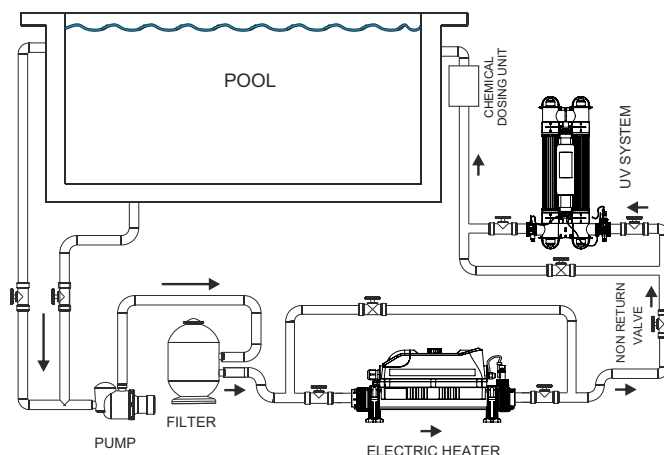

TECHNICAL DRAWINGS

PRESSURE DROP

PRESSURE DROP PRIMARY CIRCUIT

SPECIFICATIONS

POWER SUPPLY	100V ~ 240V
MIN. FLOW RATE	4m ³ /h
MAX. FLOW RATE	Single Tube: 14,000 litres per hour; 14 m ³ /h Double Tube: 28,000 litres per hour; 28 m ³ /h
MAX. POOL SIZE	Single Tube: 65,000 litres; 65m ³ Double Tube: 130,000 litres; 130m ³
MAX. POWER CONSUMPTION	Single Tube: 64W Double Tube: 128W
LAMP	Low pressure / high output
LAMP LIFE	14,000 hours
DOSING RATE	Exceeds the equivalent of 30mj/cm ² at max. flow rate
INTERNATIONAL PROTECTION MARKING	IP64
FREQUENCY	50/60 Hz
WORKING PRESSURE	3 Bar maximum
WATER CONNECTIONS	2" / 63mm stepped ABS unions + reducers 1½" / 50mm
SALT WATER	100% sea water safe
MOUNTING	Floor or wall mounting
OXIDISATION PROCESSES	Quantum photocatalytic oxidiser (PCO) & hydroxyl radicals (HO)

MODELS

100-240V 1-PHASE	MAX. POOL VOLUME	PRODUCT CODES			FEATURES	NET WEIGHT	GROSS WEIGHT	VOLUME
		UK Plug Type G	Euro Plug Type F	USA Plug Type B				
Lamp Output	m ³					kg	kg	m ³
55 WATTS	65	Q-65-UK	Q-65-EU	Q-65-USA	Analogue lamp life indicator & reset switch	7.1	9.7	0.11
110 WATTS	130	Q-130-UK	Q-130-EU	Q-130-USA	Analogue lamp life indicator & reset switch	11.6	15.1	0.15
55 WATTS	65	QP-65-UK	QP-65-EU	QP-65-USA	Digital lamp life countdown with intelligent dosing pump	7.4	10.1	0.11
110 WATTS	130	QP-130-UK	QP-130-EU	QP-130-USA	Digital lamp life countdown with intelligent dosing pump	11.9	15.5	0.15