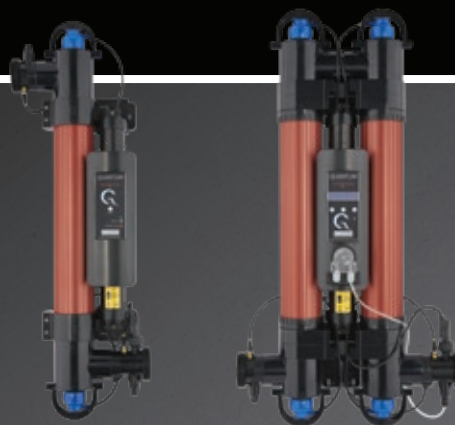

QUANTUM

Quantum uses new ceramic Nano Crystal technology, a prime focus of the science world today; possessing the power to sterilise sewage into drinking water without the use of chemicals.

FEATURES

- Photocatalytic TiO₂/Mo oxidiser and clarifier
- Combined photocatalytic, hydroxyl radical and UV technology
- Eliminates contaminants, leaving water looking fresh and clean
- Reduces the need for chemicals in the pool
- Keeps your family safe from dangerous microorganisms such as cryptosporidium, adenoviruses and naegleria fowleri
- Optional smart peristaltic dosing system for chlorine and hydrogen peroxide
- Powerful sterilisation and eliminates the smell of chlorine
- Average lamp life expectancy: 2 years
- Equipped with intelligent lamp life indicator
- Salt and sea water compatible

TECHNICAL DRAWINGS

PRESSURE DROP

PRESSURE DROP PRIMARY CIRCUIT

SPECIFICATIONS

POWER SUPPLY	100V ~ 240V
MIN. FLOW RATE	4m ³ /h
MAX. FLOW RATE	Single Tube: 14,000 litres per hour; 14 m ³ /h Double Tube: 28,000 litres per hour; 28 m ³ /h
MAX. POOL SIZE	Single Tube: 65,000 litres; 65m ³ Double Tube: 130,000 litres; 130m ³
MAX. POWER CONSUMPTION	Single Tube: 64W Double Tube: 128W
LAMP	Low pressure / high output
LAMP LIFE	14,000 hours
DOSING RATE	Exceeds the equivalent of 30mj/cm ² at max. flow rate
INTERNATIONAL PROTECTION MARKING	IP64
FREQUENCY	50/60 Hz
WORKING PRESSURE	3 Bar maximum
WATER CONNECTIONS	2" / 63mm stepped ABS unions + reducers 1½" / 50mm
SALT WATER	100% sea water safe
MOUNTING	Floor or wall mounting
OXIDISATION PROCESSES	Quantum photocatalytic oxidiser (PCO) & hydroxyl radicals (HO)