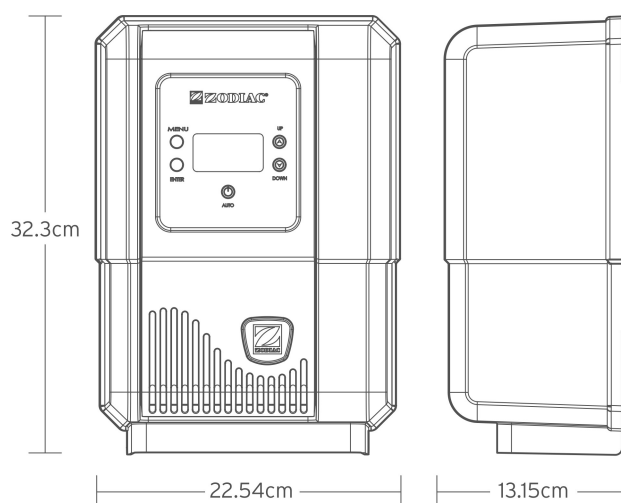

### Specifications

Model	EL-25	EL-35
Cell output	25 gram/hour	35 gram/hour
Plumbing size	40-50mm	40-50mm
Recommended Operating salinity	6000ppm	6000ppm
Max size cool climate	80,000 L	120,000 L
Max size hot climate	40,000 L	75,000 L