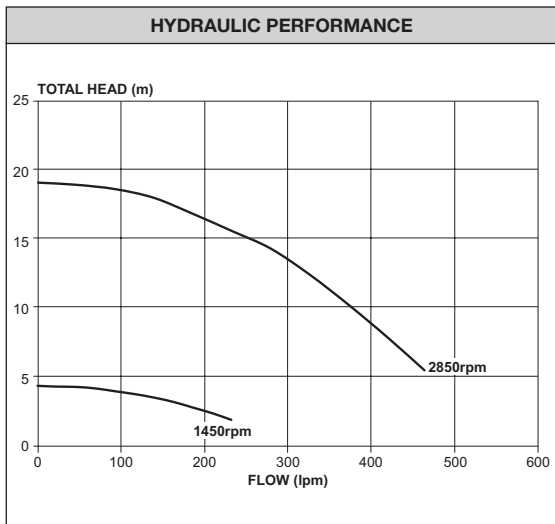

| OPERATING LIMITS | |
|-----------------------------|------|
| Maximum water temperature | 50°C |
| Maximum ambient temperature | 55°C |

Low Energy Operation:
Your PowerMaster® ECO Series pump has 2 speed settings:

- 1. Eco Flow – Lowest Speed**
- 2. High Flow – Highest Speed**

Eco Flow mode provides the lowest speed and therefore the greatest energy savings.

| Operation | Recommended Speed Setting |
|----------------------------------|---------------------------|
| Pool filtration | Eco Flow |
| Automatic pool cleaner operation | High Flow |
| Backwashing your media filter | |
| Manually cleaning your pool | |
| Water feature operation | |
| Spa jet operation | |
| Solar pool heating | |