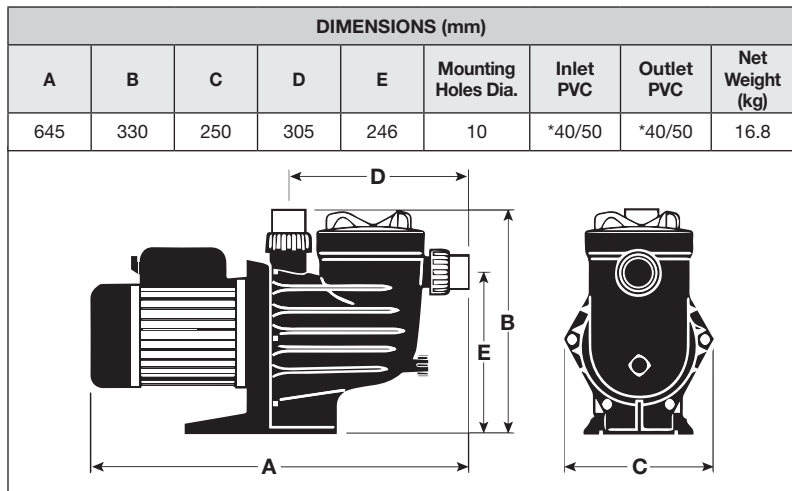

* Suction & delivery accept both 40mm and 50mm PVC pipe.