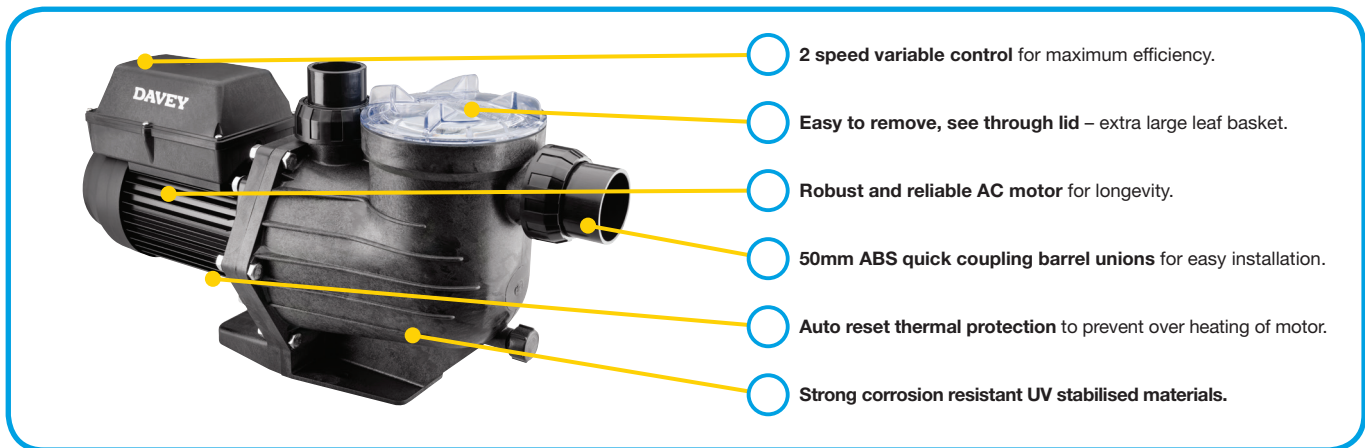

ELECTRICAL DATA	
Model	PMECO
RPM	Eco Flow Speed – 1450 High Flow Speed – 2850
Enclosure Class (IP)	25
Insulation Class	Class F155 Insulation
Voltage (V)	240 AC
Supply Frequency (Hz)	50
Run Current (A)	7.1
Motor Input Power (W / hp)	Eco Flow - 279W / 0.37 hp
	Hi Flow - 1510W / 2.02 hp
Motor Output Power (W / hp)	Eco Flow - 223W / 0.30 hp
	Hi Flow - 1208W / 1.62 hp

OPERATING LIMITS	
Maximum water temperature	50°C
Maximum ambient temperature	55°C

Low Energy Operation:
Your PowerMaster® ECO Series pump has 2 speed settings:

1. **1. Eco Flow – Lowest Speed**
2. **2. High Flow – Highest Speed**

Eco Flow mode provides the lowest speed and therefore the greatest energy savings.