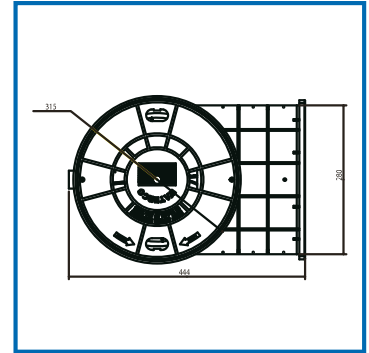

Features include:

- Lock down leaf basket and vacuum plate - holds the leaf basket and vacuum plate firm
- Large capacity basket – 5.9 litres, over double the size of conventional skimmers
- 2 x 50mm bottom suction ports – less water flow restrictions
- 2 x 40mm side ports – ideal for wall mount cleaners
- New child resistant safety lid – prevents child accidents
- Deeper body style – less chance of running pumping equipment dry.
- Built in overflow drain port to assist the prevention of flooding, during heavy rain.

Model	Maximum Surface Area	Suction Port (mm)	Opening (mm)	Basket Capacity (litres)	Total Height (mm)	Total Depth (mm)	Unit Weight (kg)
Supaskimmer	75 m ²	2x50	247x152	5.9	580	500	7
Supaskimmer Widemouth	75 m ²	2x50	551x152	5.9	580	500	10

S75 Skimmer Box

The S75 skimmer is a general purpose skimmer which can be used in concrete, fibreglass and above ground pool installations. It has a built in overflow drain port to assist the prevention of flooding, during heavy rain. A horizontal 50mm suction take-off reduces the suction lift demands on the pump, saving energy.

Model	Maximum Surface Area	Suction Port (mm)	Opening (mm)	Basket Capacity (litres)	Total Height (mm)	Total Depth (mm)	Unit Weight (kg)
S75	75 m ²	50	247x152	2.4	520	440	6

SP5000 Skimmer Box

The SP 5000 skimmer is a general purpose skimmer which can be used in concrete, fibreglass and above ground pool installations. The SP5000 is sized to minimise excavation and reduce concrete and steel requirements, whilst maintaining an optimum skimming action. A horizontal 50mm suction take-off reduces the suction lift demands on the pump, saving energy.