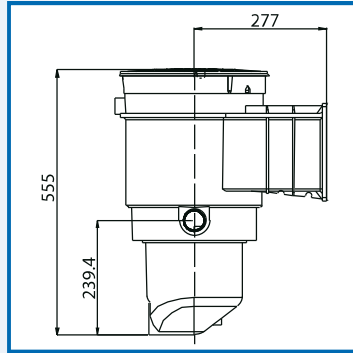

S75 Skimmer Box

The S75 skimmer is a general purpose skimmer which can be used in concrete, fibreglass and above ground pool installations. It has a built in overflow drain port to assist the prevention of flooding, during heavy rain. A horizontal 50mm suction take-off reduces the suction lift demands on the pump, saving energy.

Features include:

- Lock down leaf basket and vacuum plate - holds the leaf basket and vacuum plate firm
- Child safety lid lock down system – prevents child accidents
- Square and round deck lid configuration

Model	Maximum Surface Area	Suction Port (mm)	Opening (mm)	Basket Capacity (litres)	Total Height (mm)	Total Depth (mm)	Unit Weight (kg)
S75	75 m²	50	247x152	2.4	520	440	6

SP5000 Skimmer Box

The SP 5000 skimmer is a general purpose skimmer which can be used in concrete, fibreglass and above ground pool installations. The SP5000 is sized to minimise excavation and reduce concrete and steel requirements, whilst maintaining an optimum skimming action. A horizontal 50mm suction take-off reduces the suction lift demands on the pump, saving energy.