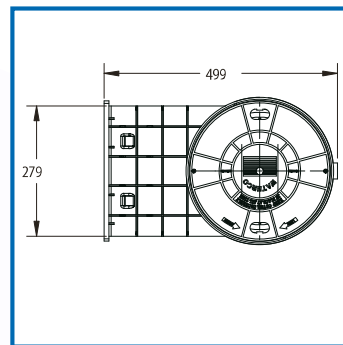

Model	Maximum Surface Area	Suction Port (mm)	Opening (mm)	Basket Capacity (litres)	Total Height (mm)	Total Depth (mm)	Unit Weight (kg)
Supaskimmer	75 m ²	2x50	247x152	5.9	580	500	7
Supaskimmer Widemouth	75 m ²	2x50	551x152	5.9	580	500	10

Model	Maximum Surface Area	Suction Port (mm)	Opening (mm)	Basket Capacity (litres)	Total Height (mm)	Total Depth (mm)	Unit Weight (kg)
SP5000	75 m ²	50mm	255x155	2.6	478.2	385	5

Skimmer Box Extension Ring