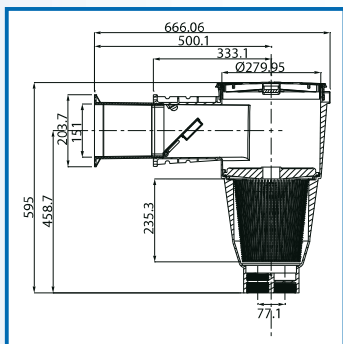

Features include:

- Lock down leaf basket and vacuum plate - holds the leaf basket and vacuum plate firm
- Large capacity basket – 5.9 litres, over double the size of conventional skimmers
- 2 x 50mm bottom suction ports – less water flow restrictions
- 2 x 40mm side ports – ideal for wall mount cleaners
- New child resistant safety lid – prevents child accidents
- Deeper body style – less chance of running pumping equipment dry.
- Built in overflow drain port to assist the prevention of flooding, during heavy rain.

Model	Maximum Surface Area	Suction Port (mm)	Opening (mm)	Basket Capacity (litres)	Total Height (mm)	Total Depth (mm)	Unit Weight (kg)
Supaskimmer	75 m ²	2x50	247x152	5.9	580	500	7
Supaskimmer Widemouth	75 m ²	2x50	551x152	5.9	580	500	10