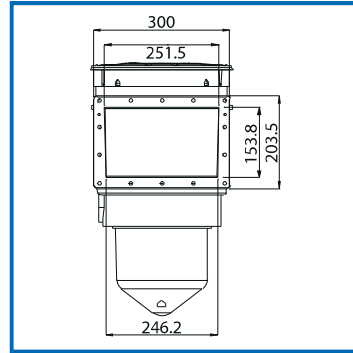

S75 Skimmer Box

The S75 skimmer is a general purpose skimmer which can be used in concrete, fibreglass and above ground pool installations. It has a built in overflow drain port to assist the prevention of flooding, during heavy rain. A horizontal 50mm suction take-off reduces the suction lift demands on the pump, saving energy.

Features include:

- Lock down leaf basket and vacuum plate - holds the leaf basket and vacuum plate firm
- Child safety lid lock down system – prevents child accidents
- Square and round deck lid configuration

Model	Maximum Surface Area	Suction Port (mm)	Opening (mm)	Basket Capacity (litres)	Total Height (mm)	Total Depth (mm)	Unit Weight (kg)
S75	75 m²	50	247x152	2.4	520	440	6

SP5000 Skimmer Box

The SP 5000 skimmer is a general purpose skimmer which can be used in concrete, fibreglass and above ground pool installations. The SP5000 is sized to minimise excavation and reduce concrete and steel requirements, whilst maintaining an optimum skimming action. A horizontal 50mm suction take-off reduces the suction lift demands on the pump, saving energy.