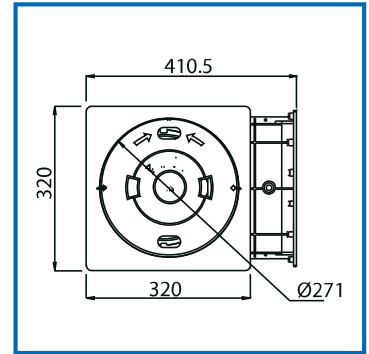

Model	Maximum Surface Area	Suction Port (mm)	Opening (mm)	Basket Capacity (litres)	Total Height (mm)	Total Depth (mm)	Unit Weight (kg)
Supaskimmer	75 m ²	2x50	247x152	5.9	580	500	7
Supaskimmer Widemouth	75 m ²	2x50	551x152	5.9	580	500	10

Model	Maximum Surface Area	Suction Port (mm)	Opening (mm)	Basket Capacity (litres)	Total Height (mm)	Total Depth (mm)	Unit Weight (kg)
S75	75 m ²	50	247x152	2.4	520	440	6

SP5000 Skimmer Box

The SP 5000 skimmer is a general purpose skimmer which can be used in concrete, fibreglass and above ground pool installations. The SP5000 is sized to minimise excavation and reduce concrete and steel requirements, whilst maintaining an optimum skimming action. A horizontal 50mm suction take-off reduces the suction lift demands on the pump, saving energy.

Model	Maximum Surface Area	Suction Port (mm)	Opening (mm)	Basket Capacity (litres)	Total Height (mm)	Total Depth (mm)	Unit Weight (kg)
SP5000	75 m ²	50mm	255x155	2.6	478.2	385	5

Skimmer Box Extension Ring