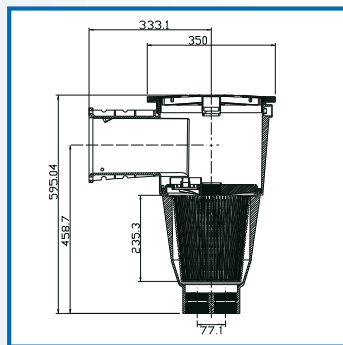

Features include:

- Lock down leaf basket and vacuum plate - holds the leaf basket and vacuum plate firm
- Large capacity basket – 5.9 litres, over double the size of conventional skimmers
- 2 x 50mm bottom suction ports – less water flow restrictions
- 2 x 40mm side ports – ideal for wall mount cleaners
- New child resistant safety lid – prevents child accidents
- Deeper body style – less chance of running pumping equipment dry.
- Built in overflow drain port to assist the prevention of flooding, during heavy rain.

Model	Maximum Surface Area	Suction Port (mm)	Opening (mm)	Basket Capacity (litres)	Total Height (mm)	Total Depth (mm)	Unit Weight (kg)
Supaskimmer	75 m ²	2x50	247x152	5.9	580	500	7
Supaskimmer Widemouth	75 m ²	2x50	551x152	5.9	580	500	10