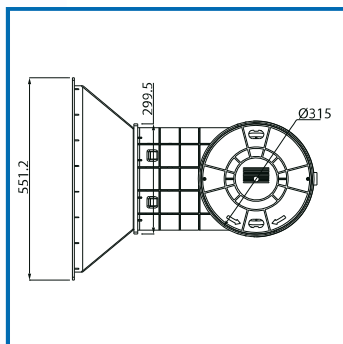

Model	Maximum Surface Area	Suction Port (mm)	Opening (mm)	Basket Capacity (litres)	Total Height (mm)	Total Depth (mm)	Unit Weight (kg)
Supaskimmer	75 m ²	2x50	247x152	5.9	580	500	7
Supaskimmer Widemouth	75 m ²	2x50	551x152	5.9	580	500	10

Model	Maximum Surface Area	Suction Port (mm)	Opening (mm)	Basket Capacity (litres)	Total Height (mm)	Total Depth (mm)	Unit Weight (kg)
SP5000	75 m ²	50mm	255x155	2.6	478.2	385	5

Skimmer Box Extension Ring