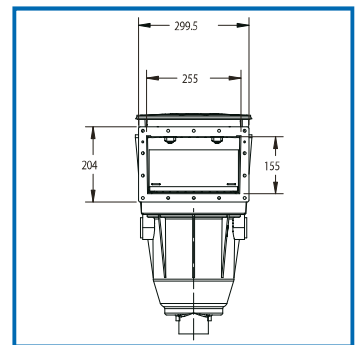

Features include:

- Lock down leaf basket and vacuum plate - holds the leaf basket and vacuum plate firm
- Large capacity basket – 5.9 litres, over double the size of conventional skimmers
- 2 x 50mm bottom suction ports – less water flow restrictions
- 2 x 40mm side ports – ideal for wall mount cleaners
- New child resistant safety lid – prevents child accidents
- Deeper body style – less chance of running pumping equipment dry.
- Built in overflow drain port to assist the prevention of flooding, during heavy rain.

Model	Maximum Surface Area	Suction Port (mm)	Opening (mm)	Basket Capacity (litres)	Total Height (mm)	Total Depth (mm)	Unit Weight (kg)
Supaskimmer	75 m ²	2x50	247x152	5.9	580	500	7
Supaskimmer Widemouth	75 m ²	2x50	551x152	5.9	580	500	10