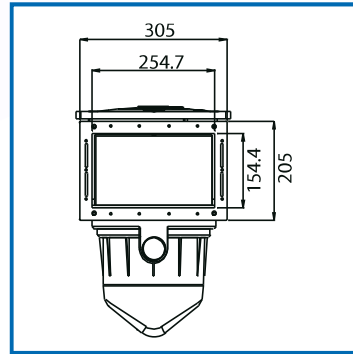

Model	Maximum Surface Area	Suction Port (mm)	Opening (mm)	Basket Capacity (litres)	Total Height (mm)	Total Depth (mm)	Unit Weight (kg)
Supaskimmer	75 m ²	2x50	247x152	5.9	580	500	7
Supaskimmer Widemouth	75 m ²	2x50	551x152	5.9	580	500	10

Model	Maximum Surface Area	Suction Port (mm)	Opening (mm)	Basket Capacity (litres)	Total Height (mm)	Total Depth (mm)	Unit Weight (kg)
S75	75 m ²	50	247x152	2.4	520	440	6

SP5000 Skimmer Box

The SP 5000 skimmer is a general purpose skimmer which can be used in concrete, fibreglass and above ground pool installations. The SP5000 is sized to minimise excavation and reduce concrete and steel requirements, whilst maintaining an optimum skimming action. A horizontal 50mm suction take-off reduces the suction lift demands on the pump, saving energy.

Model	Maximum Surface Area	Suction Port (mm)	Opening (mm)	Basket Capacity (litres)	Total Height (mm)	Total Depth (mm)	Unit Weight (kg)
SP5000	75 m ²	50mm	255x155	2.6	478.2	385	5

Skimmer Box Extension Ring