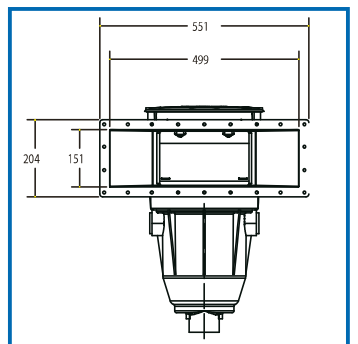

Features include:

- Lock down leaf basket and vacuum plate - holds the leaf basket and vacuum plate firm
- Large capacity basket – 5.9 litres, over double the size of conventional skimmers
- 2 x 50mm bottom suction ports – less water flow restrictions
- 2 x 40mm side ports – ideal for wall mount cleaners
- New child resistant safety lid – prevents child accidents
- Deeper body style – less chance of running pumping equipment dry.
- Built in overflow drain port to assist the prevention of flooding, during heavy rain.

Model	Maximum Surface Area	Suction Port (mm)	Opening (mm)	Basket Capacity (litres)	Total Height (mm)	Total Depth (mm)	Unit Weight (kg)
Supaskimmer	75 m ²	2x50	247x152	5.9	580	500	7
Supaskimmer Widemouth	75 m ²	2x50	551x152	5.9	580	500	10