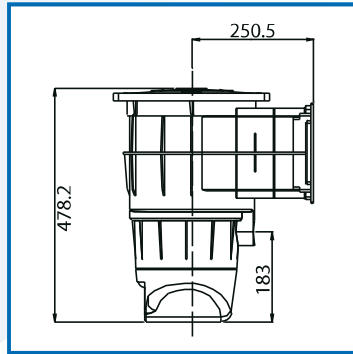

Model	Maximum Surface Area	Suction Port (mm)	Opening (mm)	Basket Capacity (litres)	Total Height (mm)	Total Depth (mm)	Unit Weight (kg)
Supaskimmer	75 m ²	2x50	247x152	5.9	580	500	7
Supaskimmer Widemouth	75 m ²	2x50	551x152	5.9	580	500	10

Model	Maximum Surface Area	Suction Port (mm)	Opening (mm)	Basket Capacity (litres)	Total Height (mm)	Total Depth (mm)	Unit Weight (kg)
S75	75 m ²	50	247x152	2.4	520	440	6

SP5000 Skimmer Box

The SP 5000 skimmer is a general purpose skimmer which can be used in concrete, fibreglass and above ground pool installations. The SP5000 is sized to minimise excavation and reduce concrete and steel requirements, whilst maintaining an optimum skimming action. A horizontal 50mm suction take-off reduces the suction lift demands on the pump, saving energy.

Model	Maximum Surface Area	Suction Port (mm)	Opening (mm)	Basket Capacity (litres)	Total Height (mm)	Total Depth (mm)	Unit Weight (kg)
SP5000	75 m ²	50mm	255x155	2.6	478.2	385	5

Skimmer Box Extension Ring